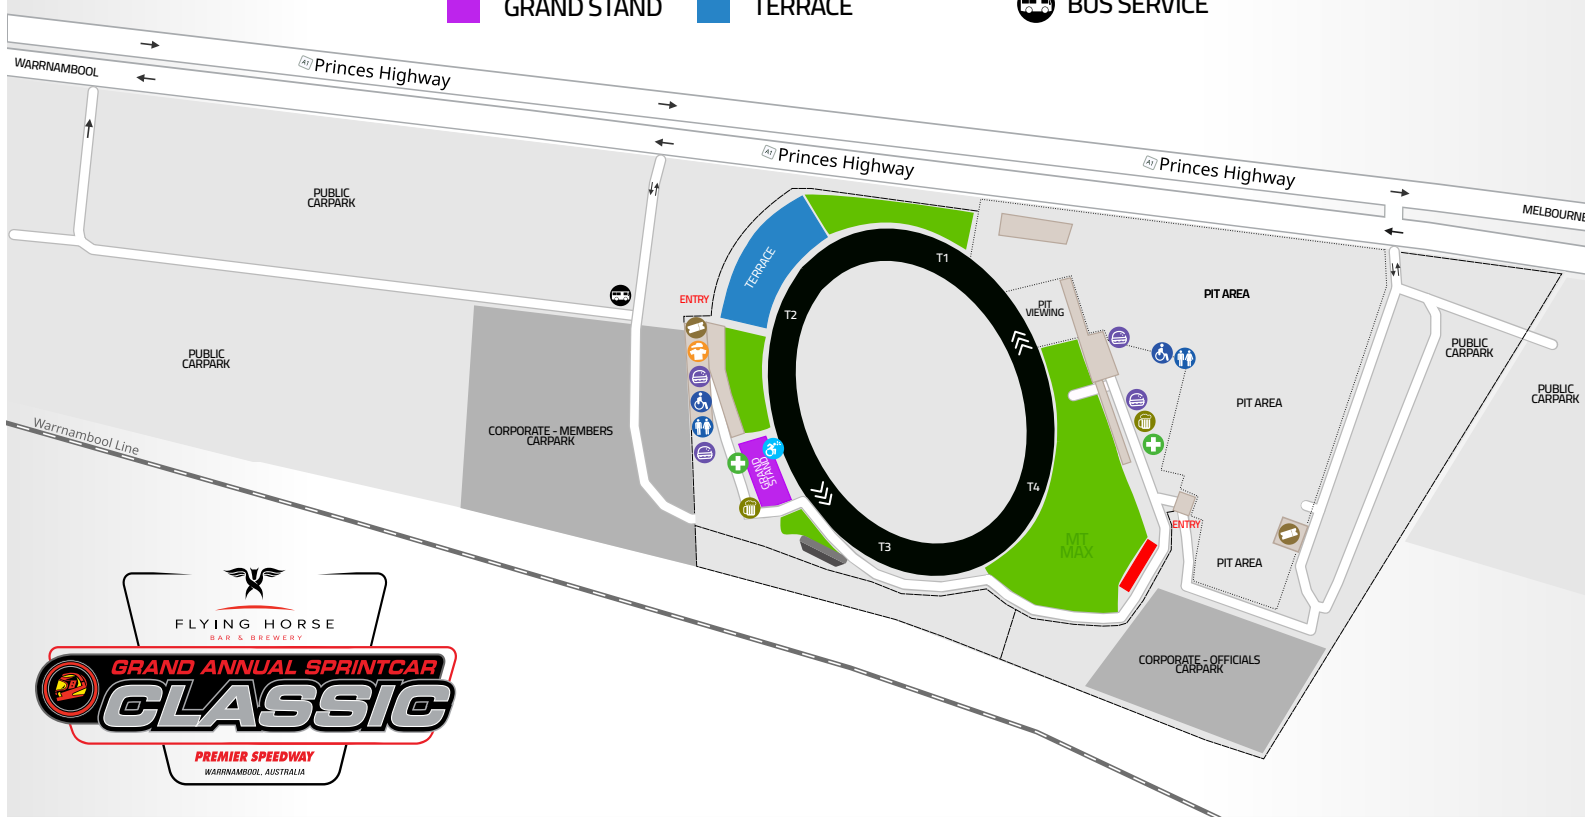

A M E N I T I E S

PUBLIC TOILETS

BIG SCREEN

ACCESSIBLE VIEWING

ACCESSIBLE TOILET

TICKET SALES

PUBLIC SEATING

GRAND STAND

TERRACE

S E R V I C E S

FIRST AID

FOOD & DRINKS

BAR

MERCHANDISE

BUS SERVICE